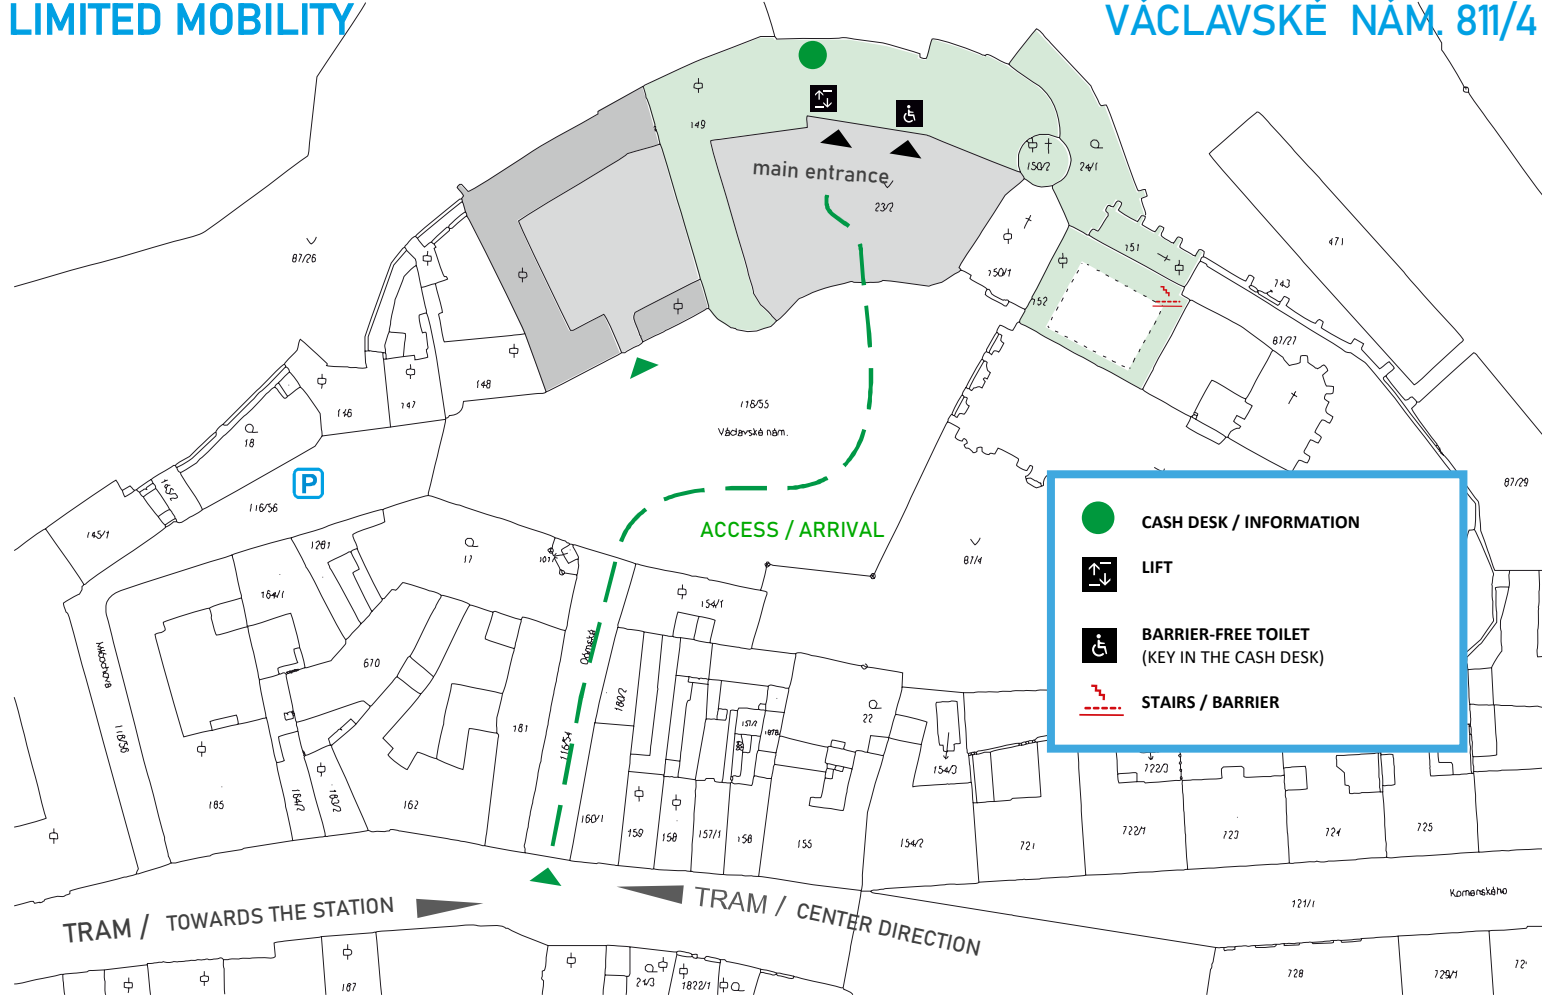

ACCESSIBILITY OF THE FACILITY AND MOVEMENT IN THE MUSEUM FACILITY FOR PEOPLE WITH LIMITED MOBILITY

OLMOUC
ARCHDIOCESAN MUSEUM,
VÁCLAVSKÉ NÁM. 811/4

-  Areas accessible to the public
-  Administrative and administrative premises of the museum
-  Communication and outdoor spaces of the museum
-  Municipal parking lot